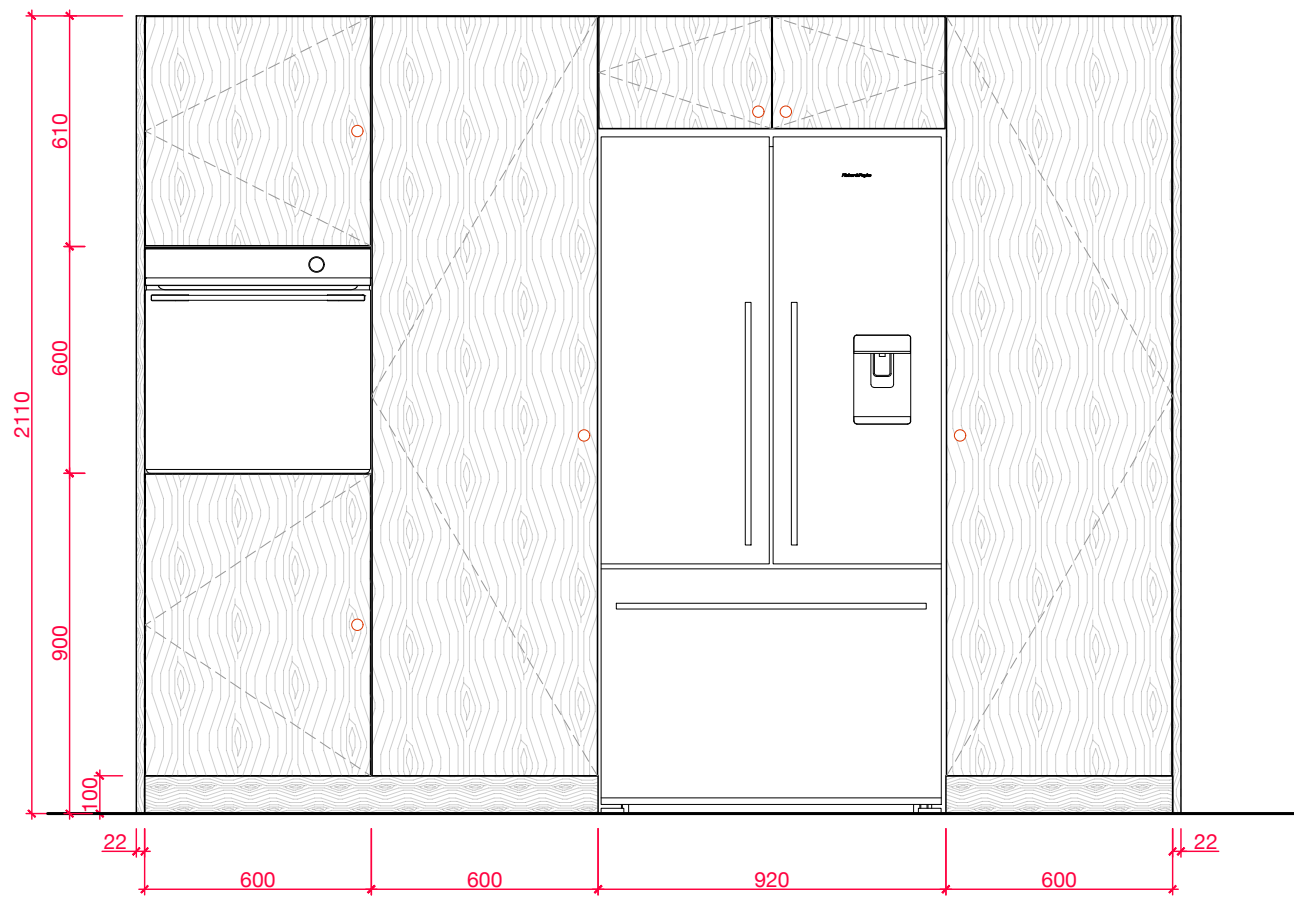

1:20 @A3
SCALE

A 07.06.2024
REVISION

THE MAIN COMPANY (YORK) LTD
YO26 8BQ | 01423 330 451
sales@maincompany.com

GENERAL NOTES

- ALL DIMENSIONS ARE IN MILLIMETERS UNLESS NOTED OTHERWISE
- ALL DIMENSIONS ARE SUBJECT TO VERIFICATION ON JOB SITE AND ADJUSTMENT TO FIT JOB CONDITIONS
- THIS IS AN ORIGINAL DESIGN AND MUST NOT BE RELEASED OR COPIED UNLESS APPLICABLE FEE HAS BEEN PAID OR JOB ORDER PLACED

© THE MAIN COMPANY (YORK) LTD

NOTES

- NOT FOR MANUFACTURE
- DESIGN INTENT ONLY

↑
2700 FCL
±10mm

B ELEVATION
EXTERNAL

B ELEVATION
INTERNAL

B PLAN
IN FRAME KITCHEN

DISPLAY ENGINEERED KITCHEN

PROJECT

ELEVATION B
TITLE

THE MAIN COMPANY
DESIGN FOR

MARIA RITA
DRAWN BY

1:20 @A3
SCALE

A 07.06.2024
REVISION

THE MAIN COMPANY
(YORK) LTD
YO26 8BQ | 01423 330 451
sales@maincompany.com