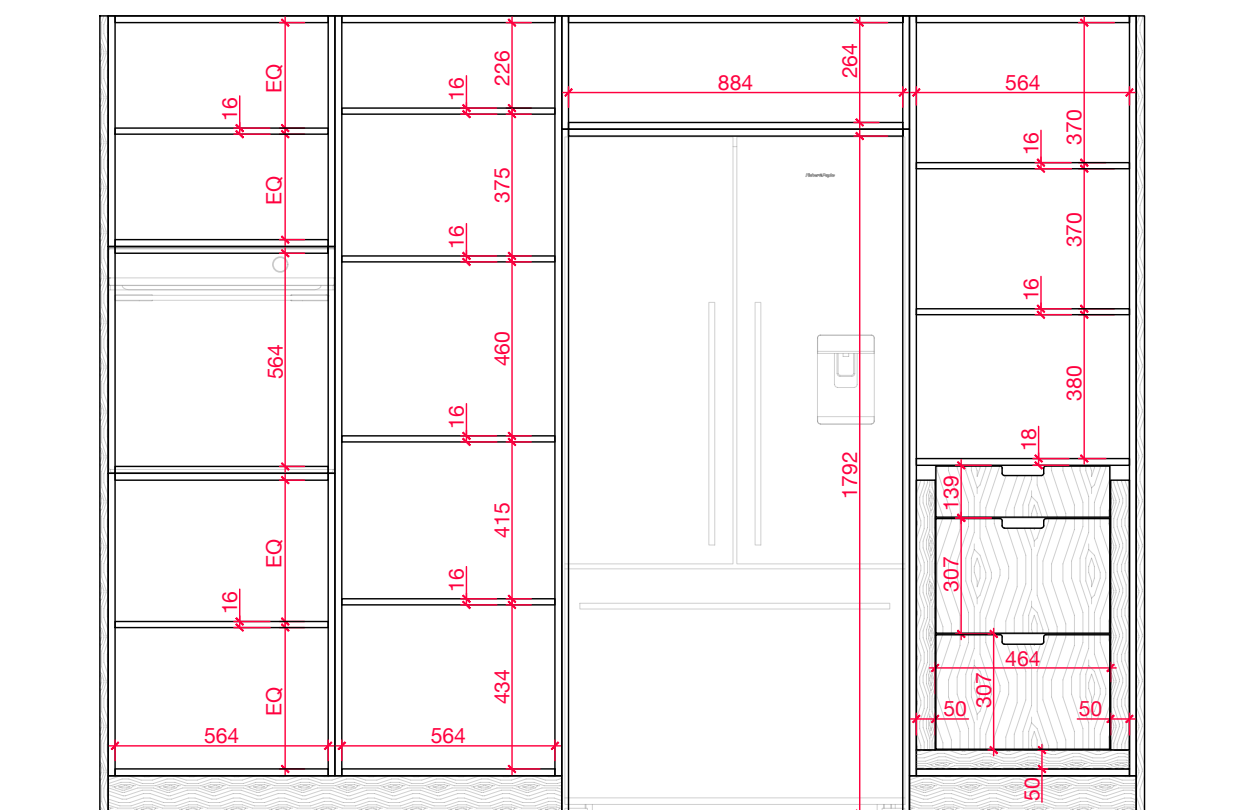

© THE MAIN COMPANY (YORK) LTD

NOTES

- NOT FOR MANUFACTURE
- DESIGN INTENT ONLY

↑
2700 FCL
±10mm

B ELEVATION
EXTERNAL

B ELEVATION
INTERNAL

B PLAN
IN FRAME KITCHEN

DISPLAY ENGINEERED KITCHEN

PROJECT

ELEVATION B
TITLE

THE MAIN COMPANY
DESIGN FOR

MARIA RITA
DRAWN BY

1:20 @A3
SCALE

A 07.06.2024
REVISION

THE MAIN COMPANY
(YORK) LTD
YO26 8BQ | 01423 330 451
sales@maincompany.com