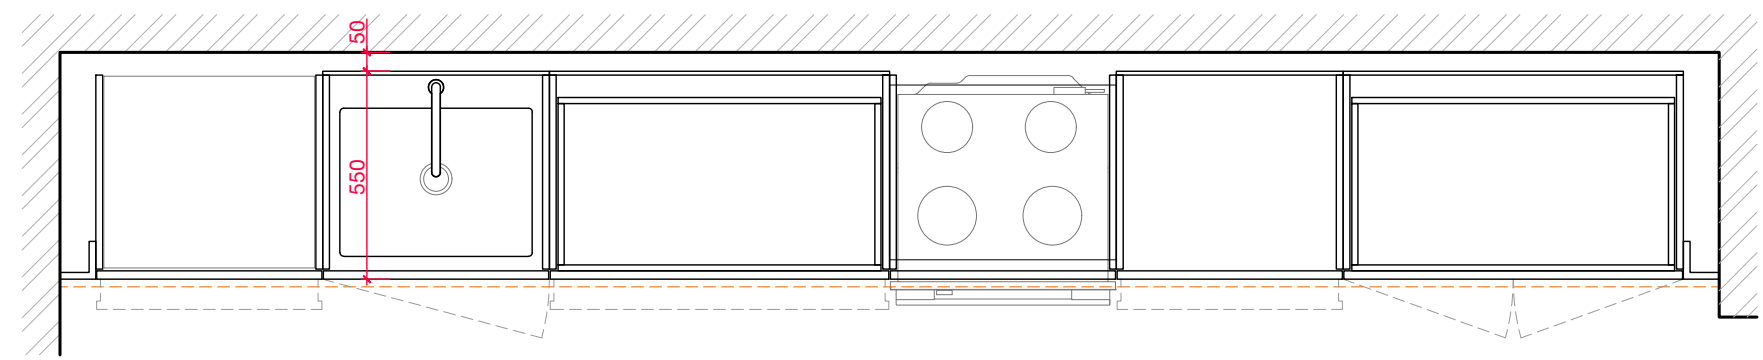

1:20 @A3
SCALE

A 07.06.2024
REVISION

THE MAIN COMPANY (YORK) LTD
YO26 8BQ | 01423 330 451
sales@maincompany.com

A ELEVATION
EXTERNAL

A PLAN
IN FRAMES KITCHEN

GENERAL NOTES

- ALL DIMENSIONS ARE IN MILLIMETERS UNLESS NOTED OTHERWISE
- ALL DIMENSIONS ARE SUBJECT TO VERIFICATION ON JOB SITE AND ADJUSTMENT TO FIT JOB CONDITIONS
- THIS IS AN ORIGINAL DESIGN AND MUST NOT BE RELEASED OR COPIED UNLESS APPLICABLE FEE HAS BEEN PAID OR JOB ORDER PLACED