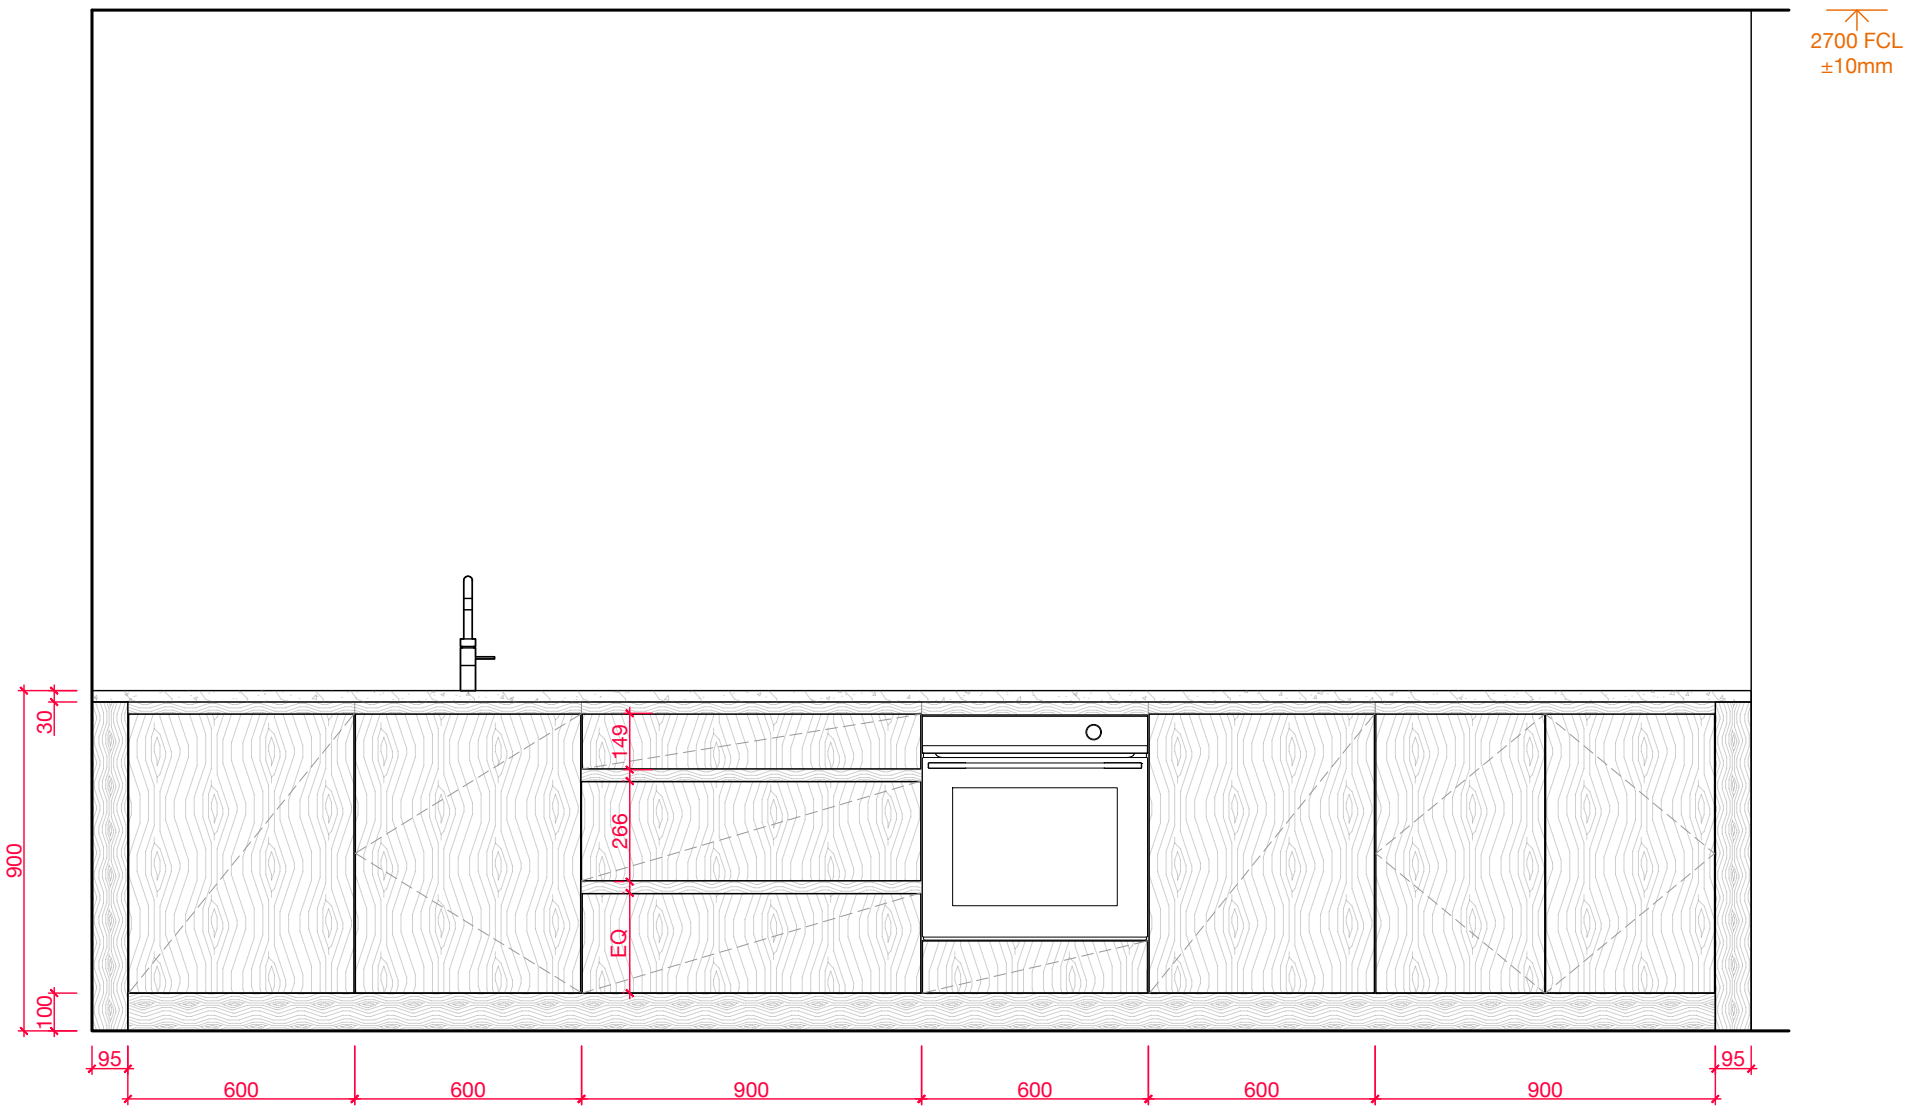

THE MAIN COMPANY
ESTABLISHED 1978

/

DISPLAY ENGINEERED KITCHEN

PROJECT MANAGER
THE MAIN COMPANY

ISSUED FOR QUOTATION | REV_A

07.06.2024

GENERAL NOTES

- ALL DIMENSIONS ARE IN MILLIMETERS UNLESS NOTED OTHERWISE
- ALL DIMENSIONS ARE SUBJECT TO VERIFICATION ON JOB SITE AND ADJUSTMENT TO FIT JOB CONDITIONS
- THIS IS AN ORIGINAL DESIGN AND MUST NOT BE RELEASED OR COPIED UNLESS APPLICABLE FEE HAS BEEN PAID OR JOB ORDER PLACED

1:20 @A3
SCALE

A 07.06.2024
REVISION

THE MAIN COMPANY (YORK) LTD
YO26 8BQ | 01423 330 451
sales@maincompany.com

A ELEVATION
EXTERNAL

A PLAN
IN FRAMES KITCHEN

GENERAL NOTES

- ALL DIMENSIONS ARE IN MILLIMETERS UNLESS NOTED OTHERWISE
- ALL DIMENSIONS ARE SUBJECT TO VERIFICATION ON JOB SITE AND ADJUSTMENT TO FIT JOB CONDITIONS
- THIS IS AN ORIGINAL DESIGN AND MUST NOT BE RELEASED OR COPIED UNLESS APPLICABLE FEE HAS BEEN PAID OR JOB ORDER PLACED

© THE MAIN COMPANY (YORK) LTD

NOTES

- NOT FOR MANUFACTURE
- DESIGN INTENT ONLY

↑
2700 FCL
±10mm

B ELEVATION
EXTERNAL

B ELEVATION
INTERNAL

B PLAN
IN FRAME KITCHEN

DISPLAY ENGINEERED KITCHEN

PROJECT

ELEVATION B
TITLE

THE MAIN COMPANY
DESIGN FOR

MARIA RITA
DRAWN BY

1:20 @A3
SCALE

A 07.06.2024
REVISION

THE MAIN COMPANY
(YORK) LTD
YO26 8BQ | 01423 330 451
sales@maincompany.com