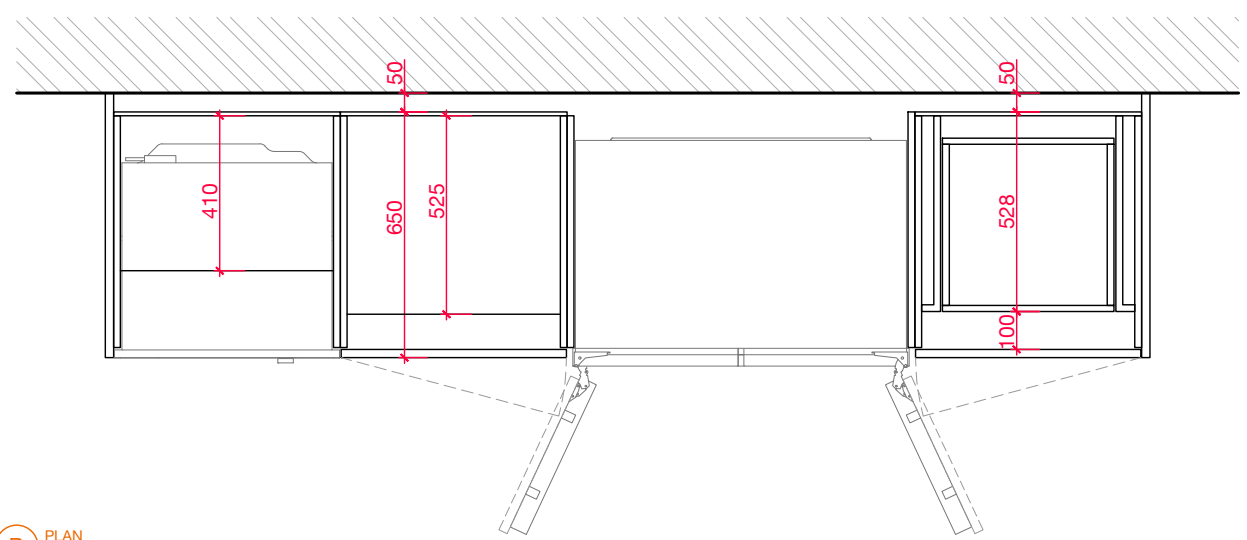

© THE MAIN COMPANY (YORK) LTD

NOTES

- NOT FOR MANUFACTURE
- DESIGN INTENT ONLY

↑
2700 FCL
±10mm

B ELEVATION
EXTERNAL

B ELEVATION
INTERNAL

B PLAN
IN FRAME KITCHEN

DISPLAY ENGINEERED KITCHEN

PROJECT

ELEVATION B
TITLE

THE MAIN COMPANY
DESIGN FOR

MARIA RITA
DRAWN BY

1:20 @A3
SCALE

A 07.06.2024
REVISION

THE MAIN COMPANY
(YORK) LTD
YO26 8BQ | 01423 330 451
sales@maincompany.com