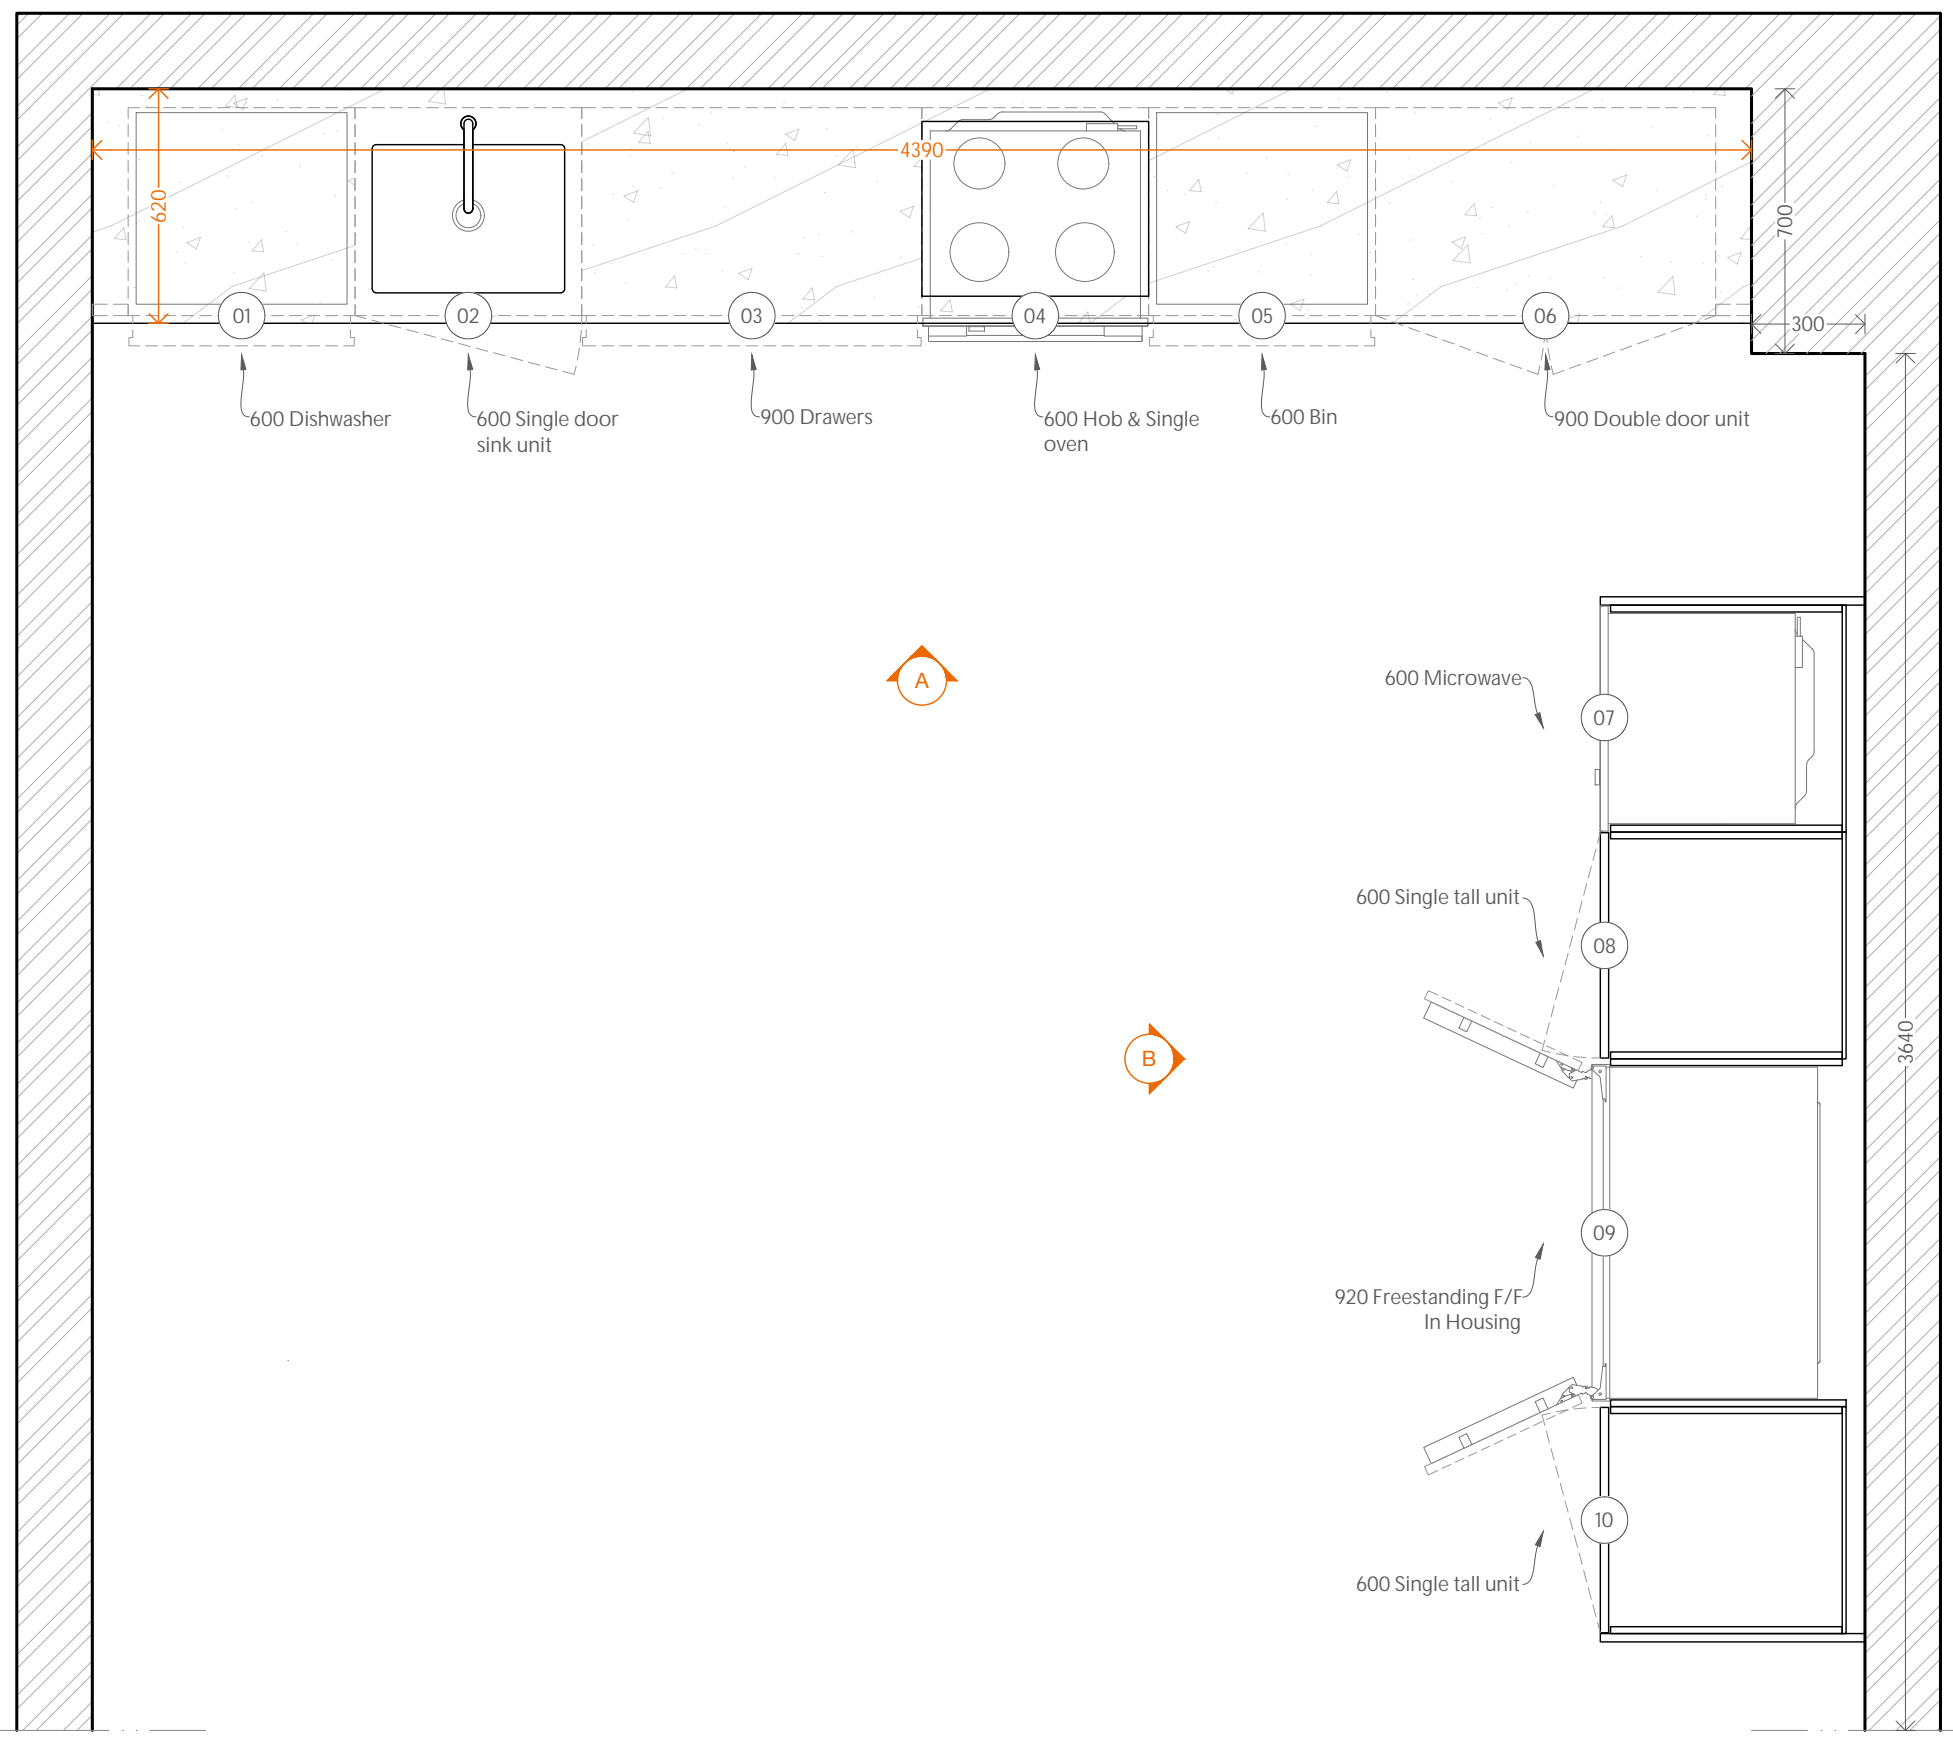

GENERAL NOTES

- ALL DIMENSIONS ARE IN MILLIMETERS UNLESS NOTED OTHERWISE
- ALL DIMENSIONS ARE SUBJECT TO VERIFICATION ON JOB SITE AND ADJUSTMENT TO FIT JOB CONDITIONS
- THIS IS AN ORIGINAL DESIGN AND MUST NOT BE RELEASED OR COPIED UNLESS APPLICABLE FEE HAS BEEN PAID OR JOB ORDER PLACED

© THE MAIN COMPANY (YORK) LTD

NOTES

- NOT FOR MANUFACTURE
- DESIGN INTENT ONLY

DISPLAY ENGINEERED KITCHEN

PROJECT

PLAN
TITLE

THE MAIN COMPANY
DESIGN FOR

MARIA RITA
DRAWN BY

1:20 @A3
SCALE

A 07.06.2024
REVISION

THE MAIN COMPANY (YORK) LTD
YO26 8BQ | 01423 330 451
sales@maincompany.com