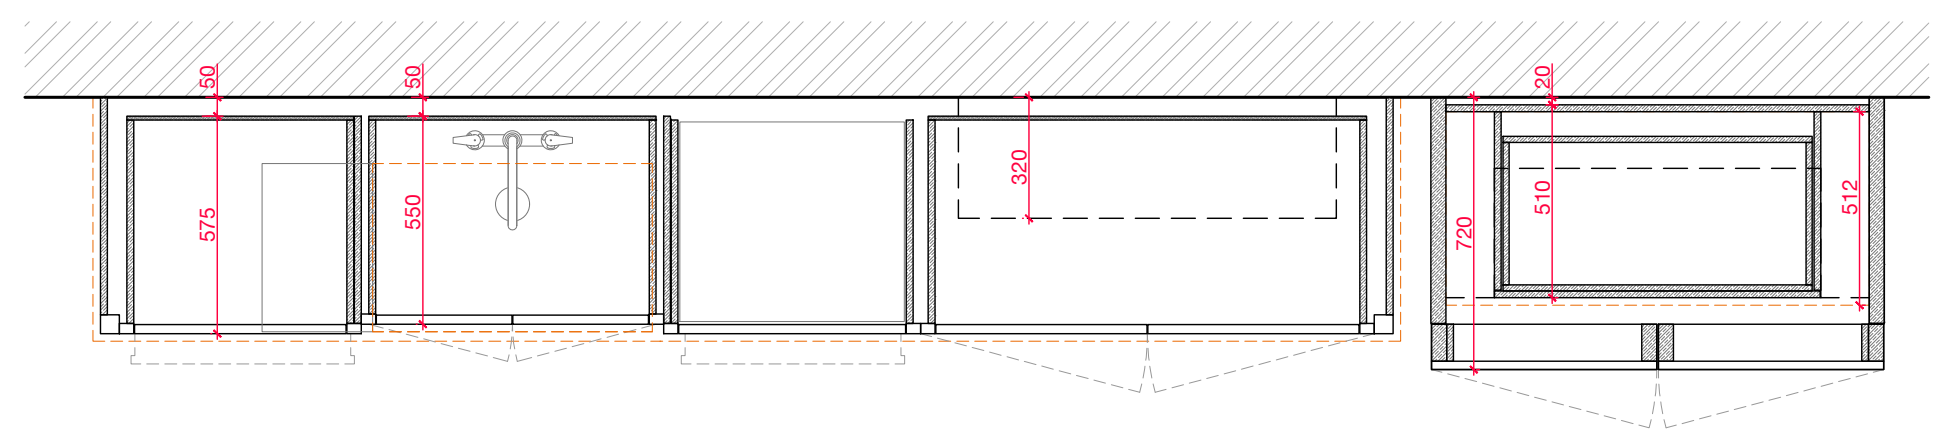

1:20 @A3  
SCALE

A 12.06.2024  
REVISION

THE MAIN COMPANY (YORK) LTD  
YO26 8BQ | 01423 330 451  
sales@maincompany.com

**A** ELEVATION  
EXTERNAL

**A** PLAN  
HARLEY KITCHEN

GENERAL NOTES

- ALL DIMENSIONS ARE IN MILLIMETERS UNLESS NOTED OTHERWISE
- ALL DIMENSIONS ARE SUBJECT TO VERIFICATION ON JOB SITE AND ADJUSTMENT TO FIT JOB CONDITIONS
- THIS IS AN ORIGINAL DESIGN AND MUST NOT BE RELEASED OR COPIED UNLESS APPLICABLE FEE HAS BEEN PAID OR JOB ORDER PLACED