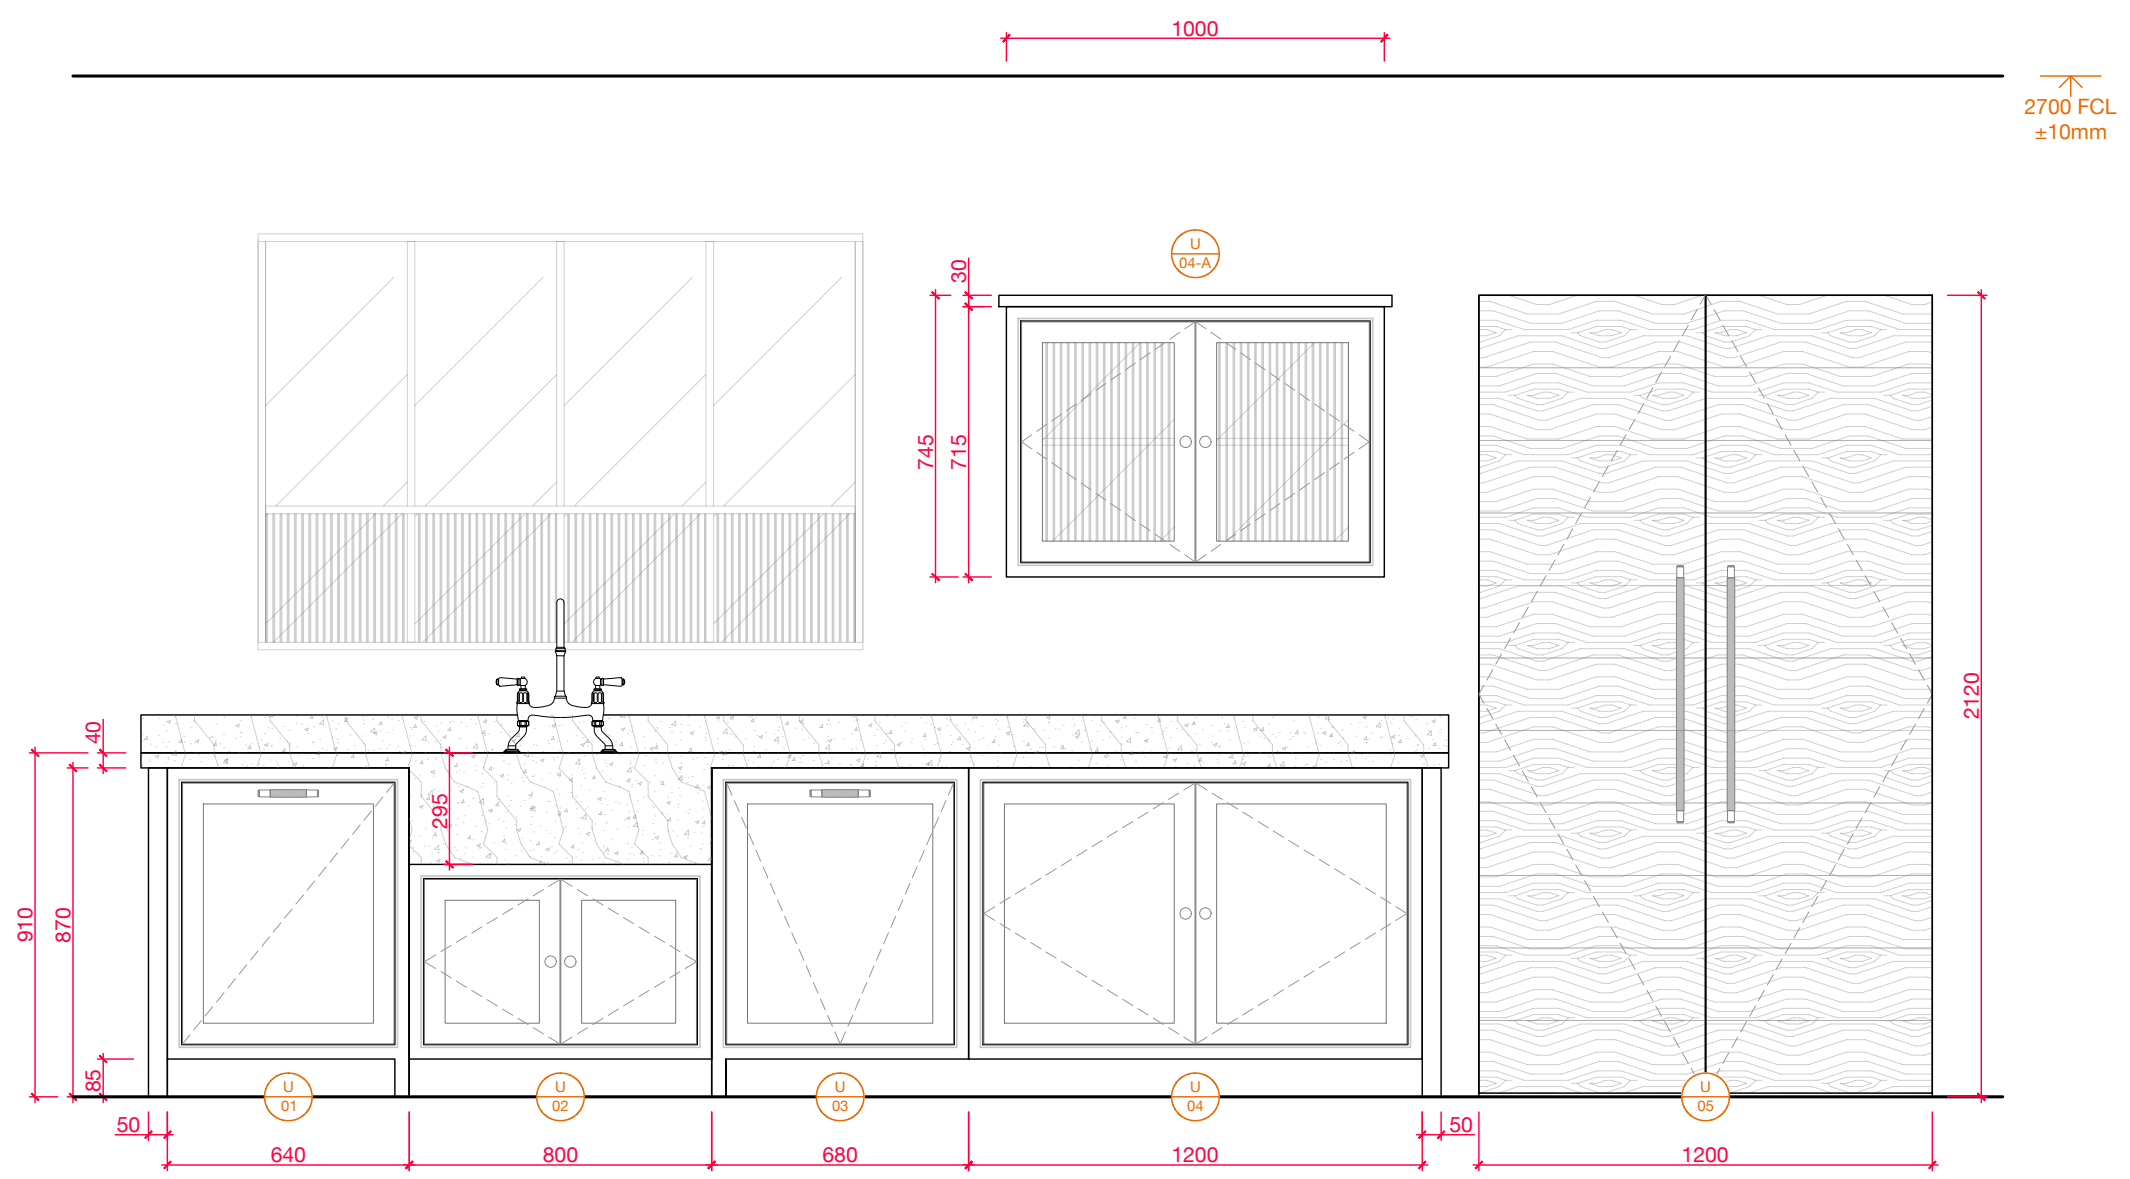

1:20 @A3  
SCALE

A 12.06.2024  
REVISION

THE MAIN COMPANY (YORK) LTD  
YO26 8BQ | 01423 330 451  
sales@maincompany.com

**A** ELEVATION  
EXTERNAL

**A** PLAN  
HARLEY KITCHEN

GENERAL NOTES

- ALL DIMENSIONS ARE IN MILLIMETERS UNLESS NOTED OTHERWISE
- ALL DIMENSIONS ARE SUBJECT TO VERIFICATION ON JOB SITE AND ADJUSTMENT TO FIT JOB CONDITIONS
- THIS IS AN ORIGINAL DESIGN AND MUST NOT BE RELEASED OR COPIED UNLESS APPLICABLE FEE HAS BEEN PAID OR JOB ORDER PLACED