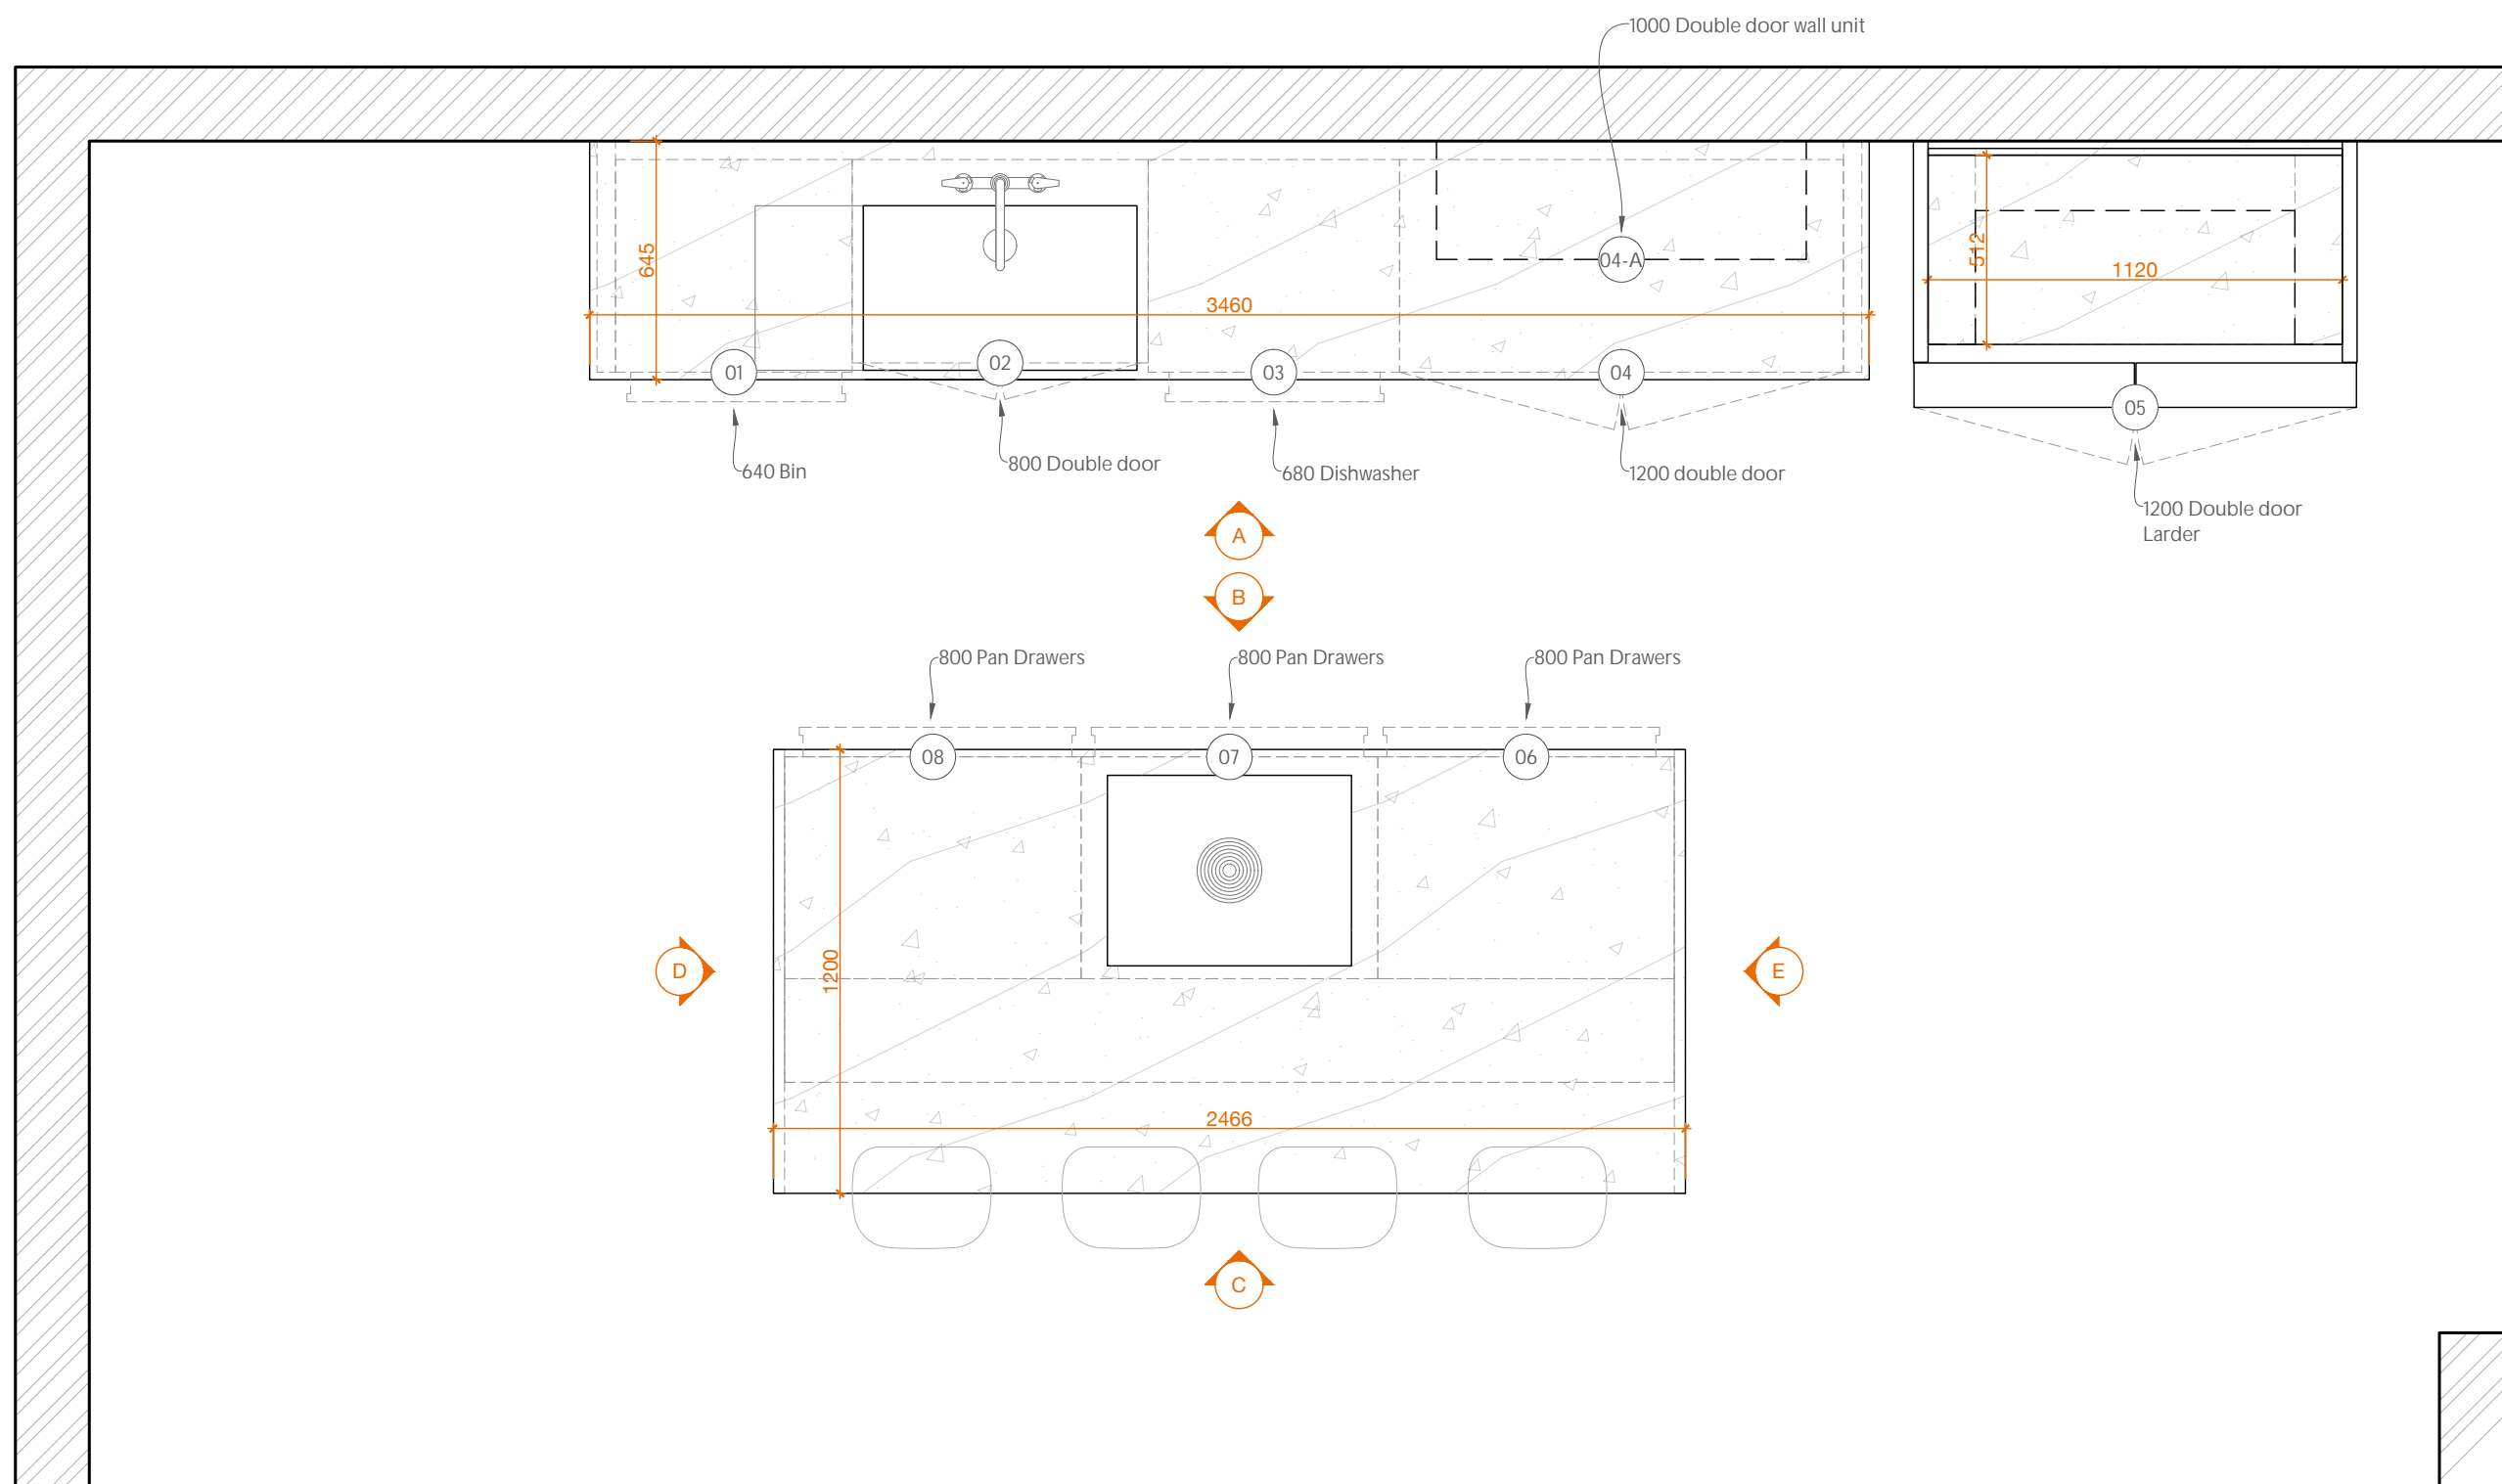

GENERAL NOTES

- ALL DIMENSIONS ARE IN MILLIMETERS UNLESS NOTED OTHERWISE
- ALL DIMENSIONS ARE SUBJECT TO VERIFICATION ON JOB SITE AND ADJUSTMENT TO FIT JOB CONDITIONS
- THIS IS AN ORIGINAL DESIGN AND MUST NOT BE RELEASED OR COPIED UNLESS APPLICABLE FEE HAS BEEN PAID OR JOB ORDER PLACED

© THE MAIN COMPANY (YORK) LTD

NOTES

- NOT FOR MANUFACTURE
- DESIGN INTENT ONLY

HARLEY GREEN KITCHEN

PROJECT

PLAN
TITLE

THE MAIN COMPANY
DESIGN FOR

MARIA RITA
DRAWN BY

1:20 @A3
SCALE

A 12.06.2024
REVISION

THE MAIN COMPANY (YORK) LTD
YO26 8BQ | 01423 330 451
sales@maincompany.com