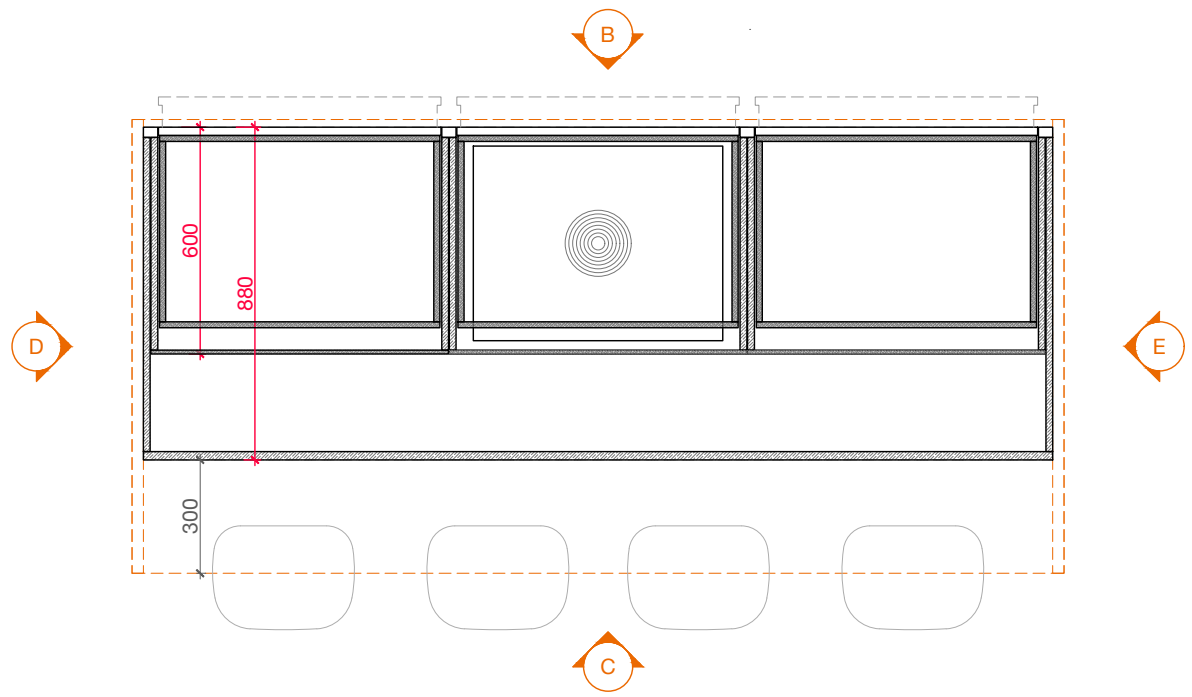

GENERAL NOTES

- ALL DIMENSIONS ARE IN MILLIMETERS UNLESS NOTED OTHERWISE
- ALL DIMENSIONS ARE SUBJECT TO VERIFICATION ON JOB SITE AND ADJUSTMENT TO FIT JOB CONDITIONS
- THIS IS AN ORIGINAL DESIGN AND MUST NOT BE RELEASED OR COPIED UNLESS APPLICABLE FEE HAS BEEN PAID OR JOB ORDER PLACED

© THE MAIN COMPANY (YORK) LTD

NOTES

- NOT FOR MANUFACTURE
- DESIGN INTENT ONLY

HARLEY GREEN KITCHEN

PROJECT

ISLAND
TITLE

THE MAIN COMPANY
DESIGN FOR

MARIA RITA
DRAWN BY

1:20 @A3
SCALE

A 12.06.2024
REVISION

THE MAIN COMPANY (YORK) LTD
YO26 8BQ | 01423 330 451
sales@maincompany.com