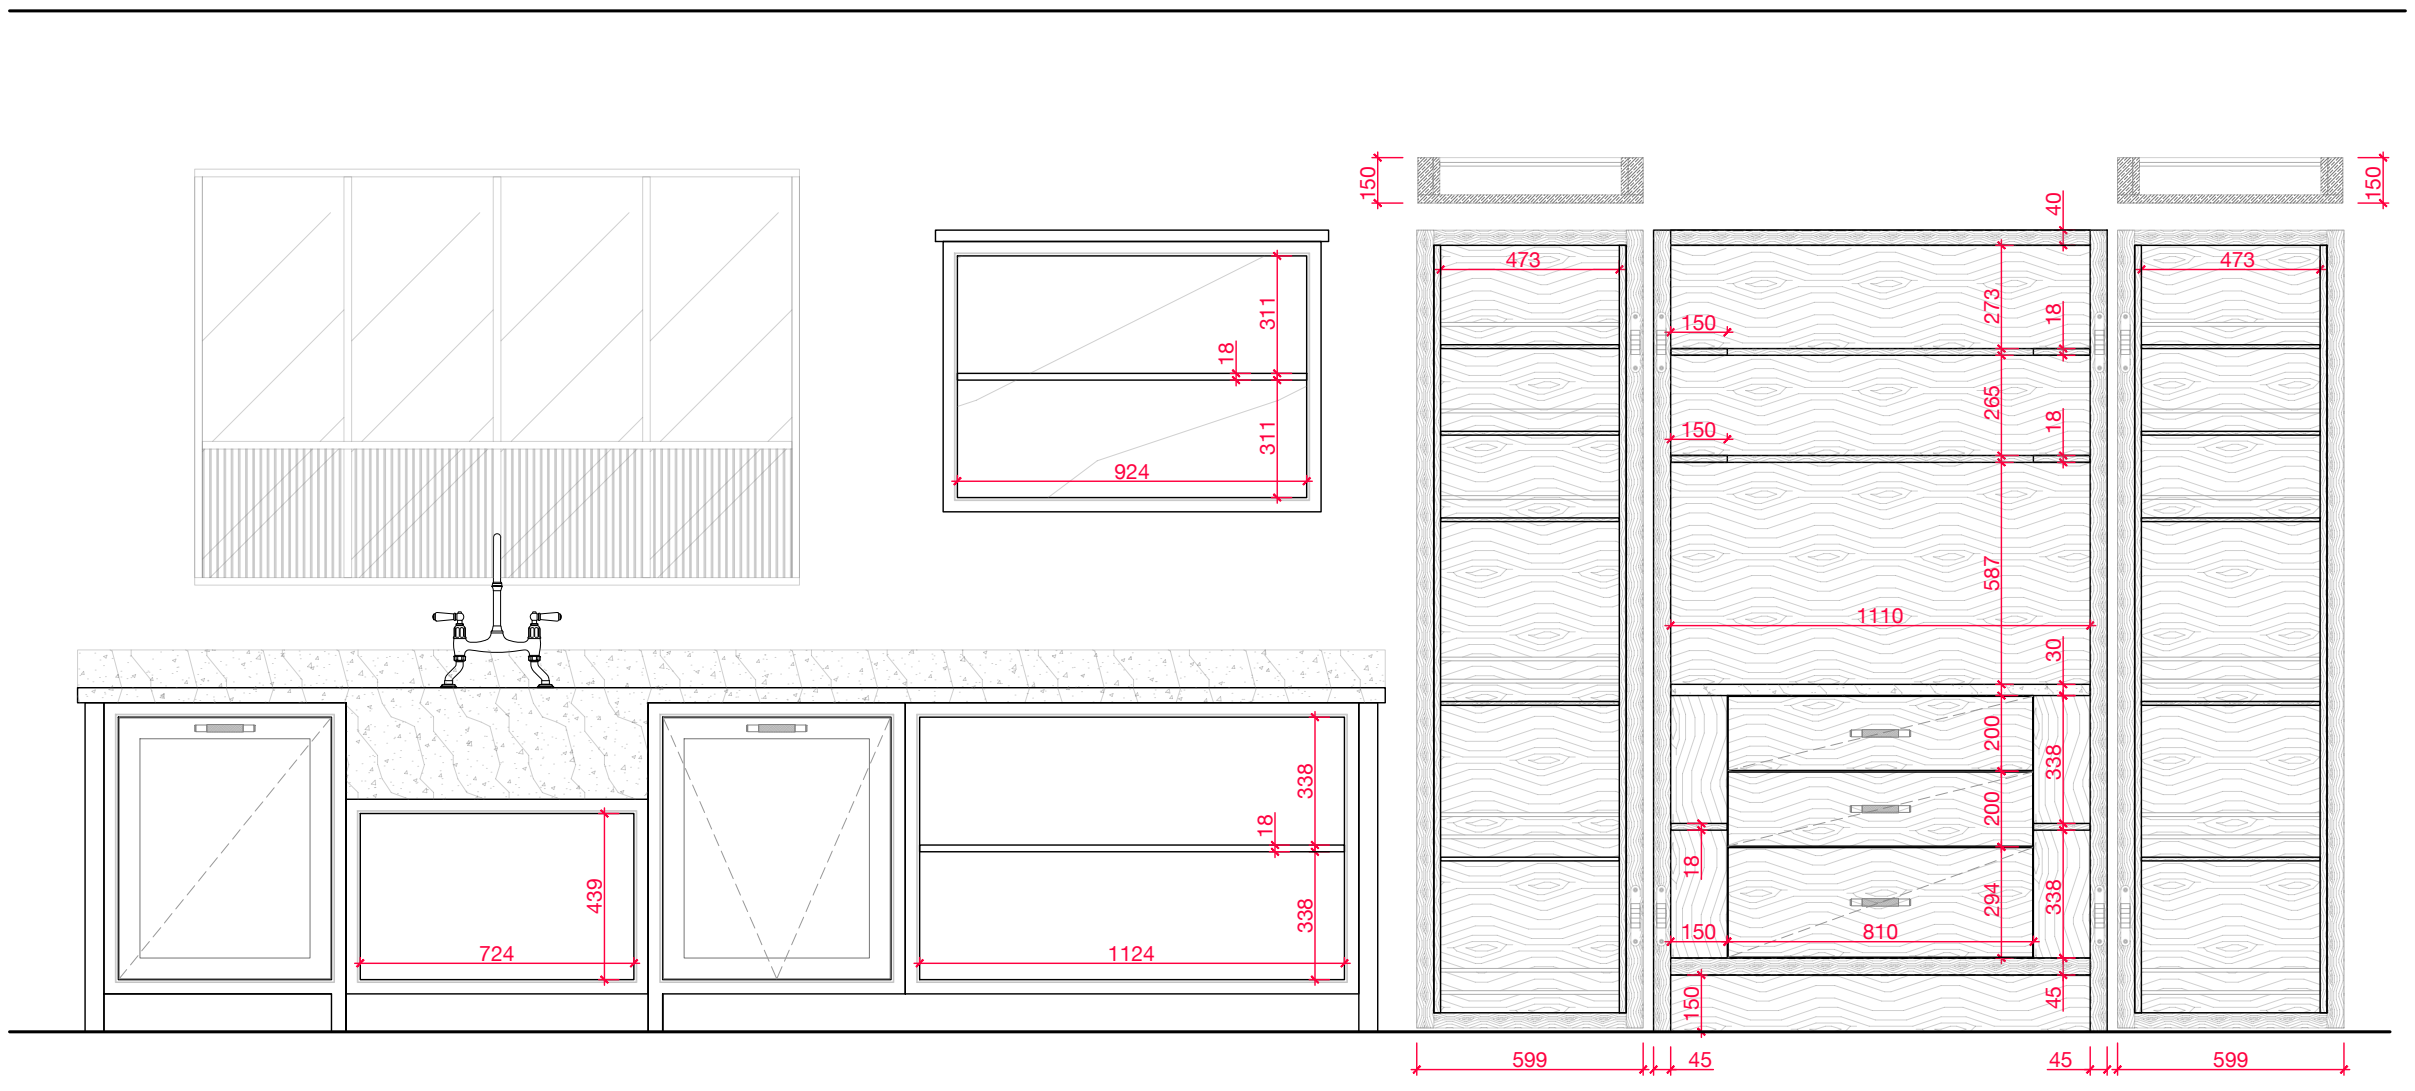

# HARLEY GREEN KITCHEN

PROJECT

ELEVATION A  
TITLE

THE MAIN COMPANY  
DESIGN FOR

MARIA RITA  
DRAWN BY

1:20 @A3  
SCALE

**A** 12.06.2024  
REVISION

THE MAIN COMPANY (YORK) LTD  
YO26 8BQ | 01423 330 451  
sales@maincompany.com

# HARLEY GREEN KITCHEN

PROJECT

ELEVATION A  
INTERNAL

TITLE

THE MAIN COMPANY  
DESIGN FOR

MARIA RITA  
DRAWN BY

1:20 @A3

SCALE