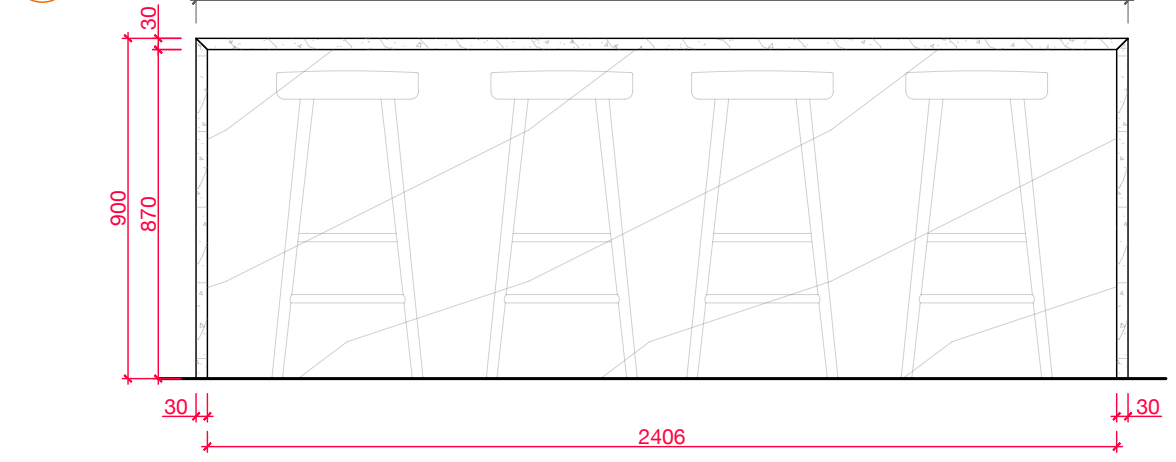

GENERAL NOTES

- ALL DIMENSIONS ARE IN MILLIMETERS UNLESS NOTED OTHERWISE
- ALL DIMENSIONS ARE SUBJECT TO VERIFICATION ON JOB SITE AND ADJUSTMENT TO FIT JOB CONDITIONS
- THIS IS AN ORIGINAL DESIGN AND MUST NOT BE RELEASED OR COPIED UNLESS APPLICABLE FEE HAS BEEN PAID OR JOB ORDER PLACED

© THE MAIN COMPANY (YORK) LTD

NOTES

- NOT FOR MANUFACTURE
- DESIGN INTENT ONLY

HARLEY GREEN KITCHEN

PROJECT

ISLAND
TITLE

THE MAIN COMPANY
DESIGN FOR

MARIA RITA
DRAWN BY

1:20 @A3
SCALE

A 12.06.2024
REVISION

THE MAIN COMPANY (YORK) LTD
YO26 8BQ | 01423 330 451
sales@maincompany.com