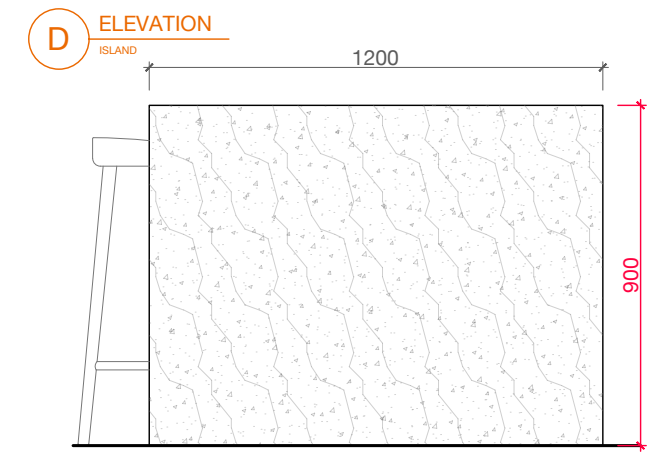

GENERAL NOTES

- ALL DIMENSIONS ARE IN MILLIMETERS UNLESS NOTED OTHERWISE
- ALL DIMENSIONS ARE SUBJECT TO VERIFICATION ON JOB SITE AND ADJUSTMENT TO FIT JOB CONDITIONS
- THIS IS AN ORIGINAL DESIGN AND MUST NOT BE RELEASED OR COPIED UNLESS APPLICABLE FEE HAS BEEN PAID OR JOB ORDER PLACED

© THE MAIN COMPANY (YORK) LTD

NOTES

- NOT FOR MANUFACTURE
- DESIGN INTENT ONLY

HARLEY GREEN KITCHEN

PROJECT

ISLAND
TITLE

THE MAIN COMPANY
DESIGN FOR

MARIA RITA
DRAWN BY

1:20 @A3
SCALE

A 12.06.2024
REVISION

THE MAIN COMPANY (YORK) LTD
YO26 8BQ | 01423 330 451
sales@maincompany.com