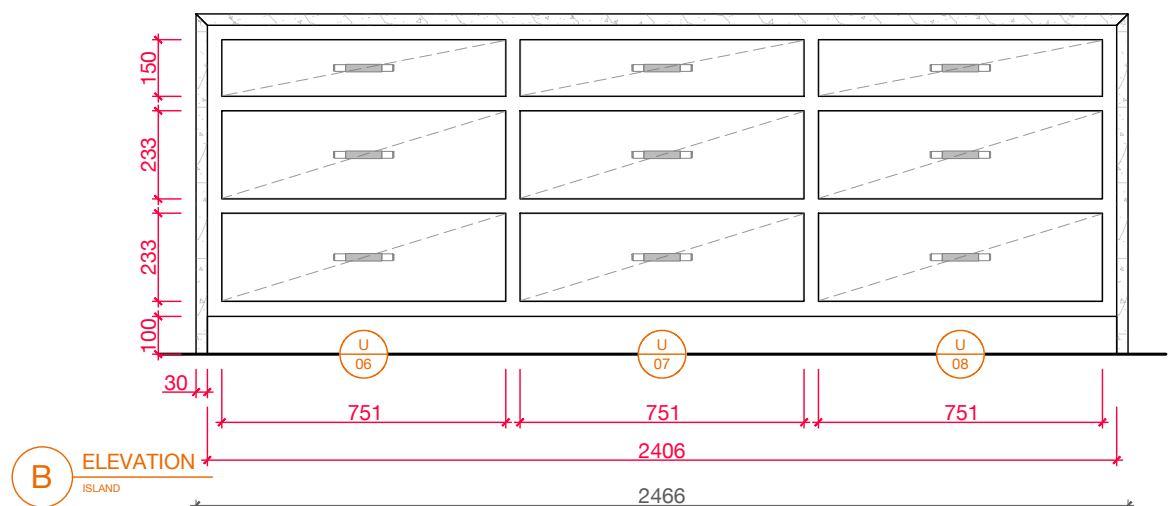

GENERAL NOTES

- ALL DIMENSIONS ARE IN MILLIMETERS UNLESS NOTED OTHERWISE
- ALL DIMENSIONS ARE SUBJECT TO VERIFICATION ON JOB SITE AND ADJUSTMENT TO FIT JOB CONDITIONS
- THIS IS AN ORIGINAL DESIGN AND MUST NOT BE RELEASED OR COPIED UNLESS APPLICABLE FEE HAS BEEN PAID OR JOB ORDER PLACED

© THE MAIN COMPANY (YORK) LTD

NOTES

- NOT FOR MANUFACTURE
- DESIGN INTENT ONLY

HARLEY GREEN KITCHEN

PROJECT

ISLAND
TITLE

THE MAIN COMPANY
DESIGN FOR

MARIA RITA
DRAWN BY

1:20 @A3
SCALE

A 12.06.2024
REVISION

THE MAIN COMPANY (YORK) LTD
YO26 8BQ | 01423 330 451
sales@maincompany.com