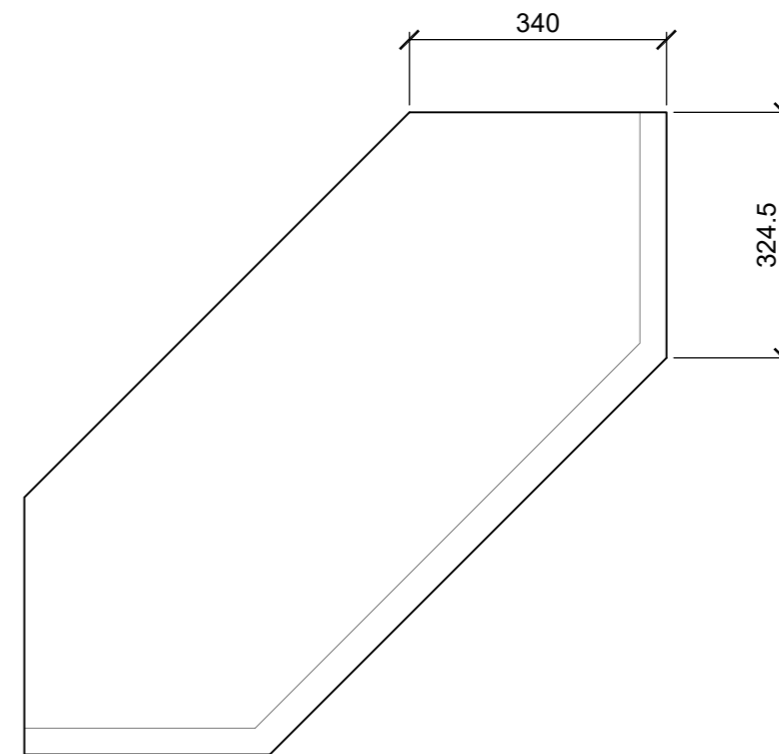

GENERAL NOTES

- ALL DIMENSIONS ARE IN MILLIMETERS UNLESS NOTED OTHERWISE.
- ALL DIMENSIONS ARE SUBJECT TO VERIFICATION ON JOB SITE AND ADJUSTMENT TO FIT JOB CONDITIONS.
- THIS IS AN ORIGINAL DESIGN AND MUST NOT BE RELEASED OR COPIED UNLESS APPLICABLE FEE HAS BEEN PAID OR JOB ORDER PLACED.

© THE MAIN COMPANY (YORK) LTD.

NOTES

VIEW ON ARROW A

TV Corner Unit 2 Door
PRODUCT NAME

TV4
PRODUCT CODE

JONATHAN SMITH
DRAWN BY

1:10 SCALE A3 PAPER

19.02.2021
DATE