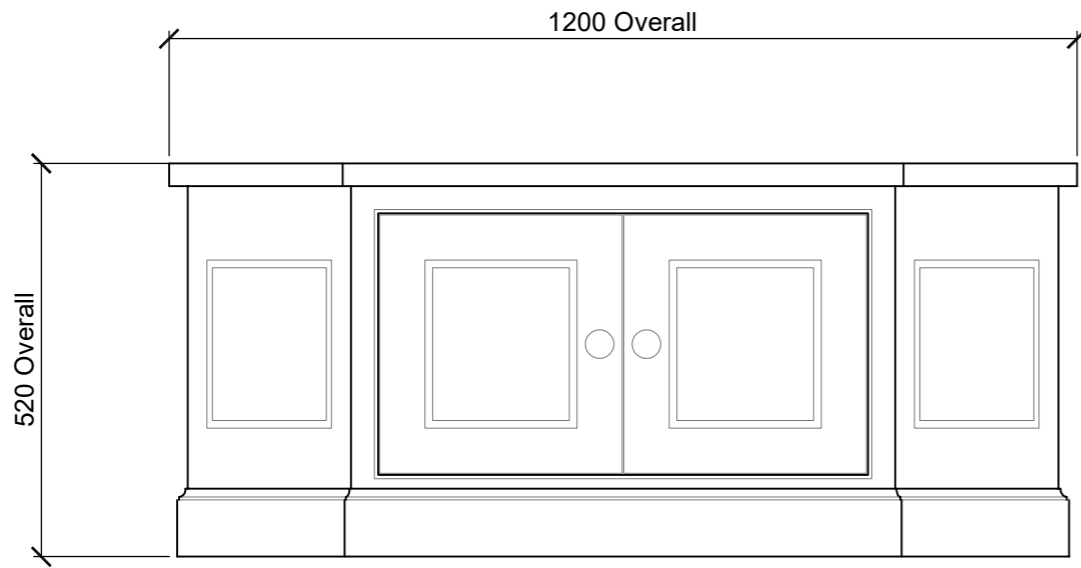

GENERAL NOTES

- ALL DIMENSIONS ARE IN MILLIMETERS UNLESS NOTED OTHERWISE.
- ALL DIMENSIONS ARE SUBJECT TO VERIFICATION ON JOB SITE AND ADJUSTMENT TO FIT JOB CONDITIONS.
- THIS IS AN ORIGINAL DESIGN AND MUST NOT BE RELEASED OR COPIED UNLESS APPLICABLE FEE HAS BEEN PAID OR JOB ORDER PLACED.

© THE MAIN COMPANY (YORK) LTD.

NOTES

VIEW ON ARROW A

TV Corner Unit 2 Door
PRODUCT NAME

TV4
PRODUCT CODE

JONATHAN SMITH
DRAWN BY

1:10 SCALE A3 PAPER

19.02.2021
DATE