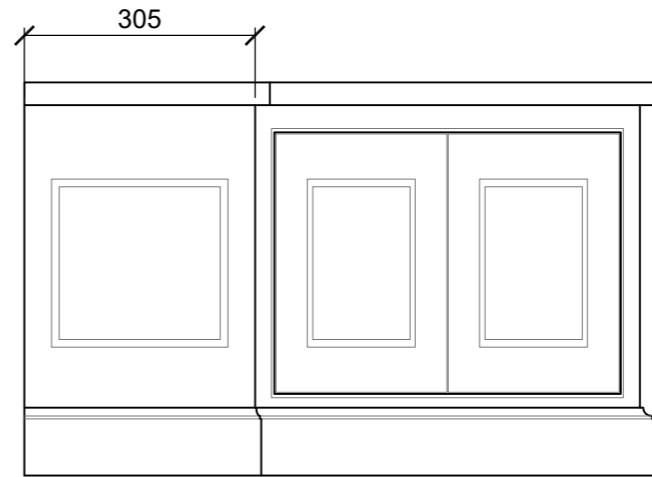

GENERAL NOTES

- ALL DIMENSIONS ARE IN MILLIMETERS UNLESS NOTED OTHERWISE.
- ALL DIMENSIONS ARE SUBJECT TO VERIFICATION ON JOB SITE AND ADJUSTMENT TO FIT JOB CONDITIONS.
- THIS IS AN ORIGINAL DESIGN AND MUST NOT BE RELEASED OR COPIED UNLESS APPLICABLE FEE HAS BEEN PAID OR JOB ORDER PLACED.

© THE MAIN COMPANY (YORK) LTD.

NOTES

VIEW ON ARROW A

TV Corner Unit 2 Door
PRODUCT NAME

TV4
PRODUCT CODE

JONATHAN SMITH
DRAWN BY

1:10 SCALE A3 PAPER

19.02.2021
DATE