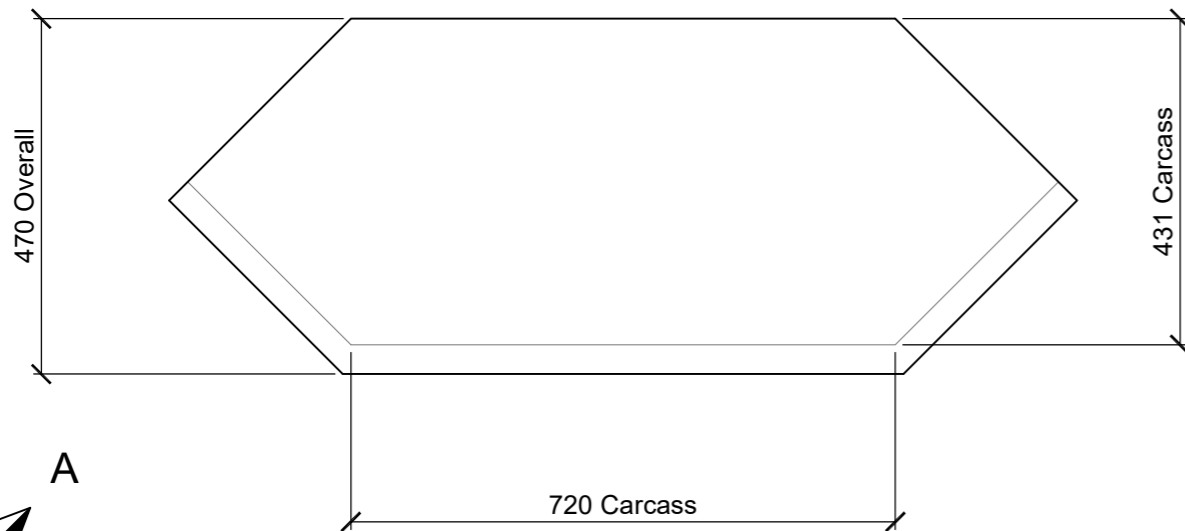

GENERAL NOTES

- ALL DIMENSIONS ARE IN MILLIMETERS UNLESS NOTED OTHERWISE.
- ALL DIMENSIONS ARE SUBJECT TO VERIFICATION ON JOB SITE AND ADJUSTMENT TO FIT JOB CONDITIONS.
- THIS IS AN ORIGINAL DESIGN AND MUST NOT BE RELEASED OR COPIED UNLESS APPLICABLE FEE HAS BEEN PAID OR JOB ORDER PLACED.

© THE MAIN COMPANY (YORK) LTD.

NOTES

VIEW ON ARROW A

TV Corner Unit 2 Door
PRODUCT NAME

TV4
PRODUCT CODE

JONATHAN SMITH
DRAWN BY

1:10 SCALE A3 PAPER

19.02.2021
DATE